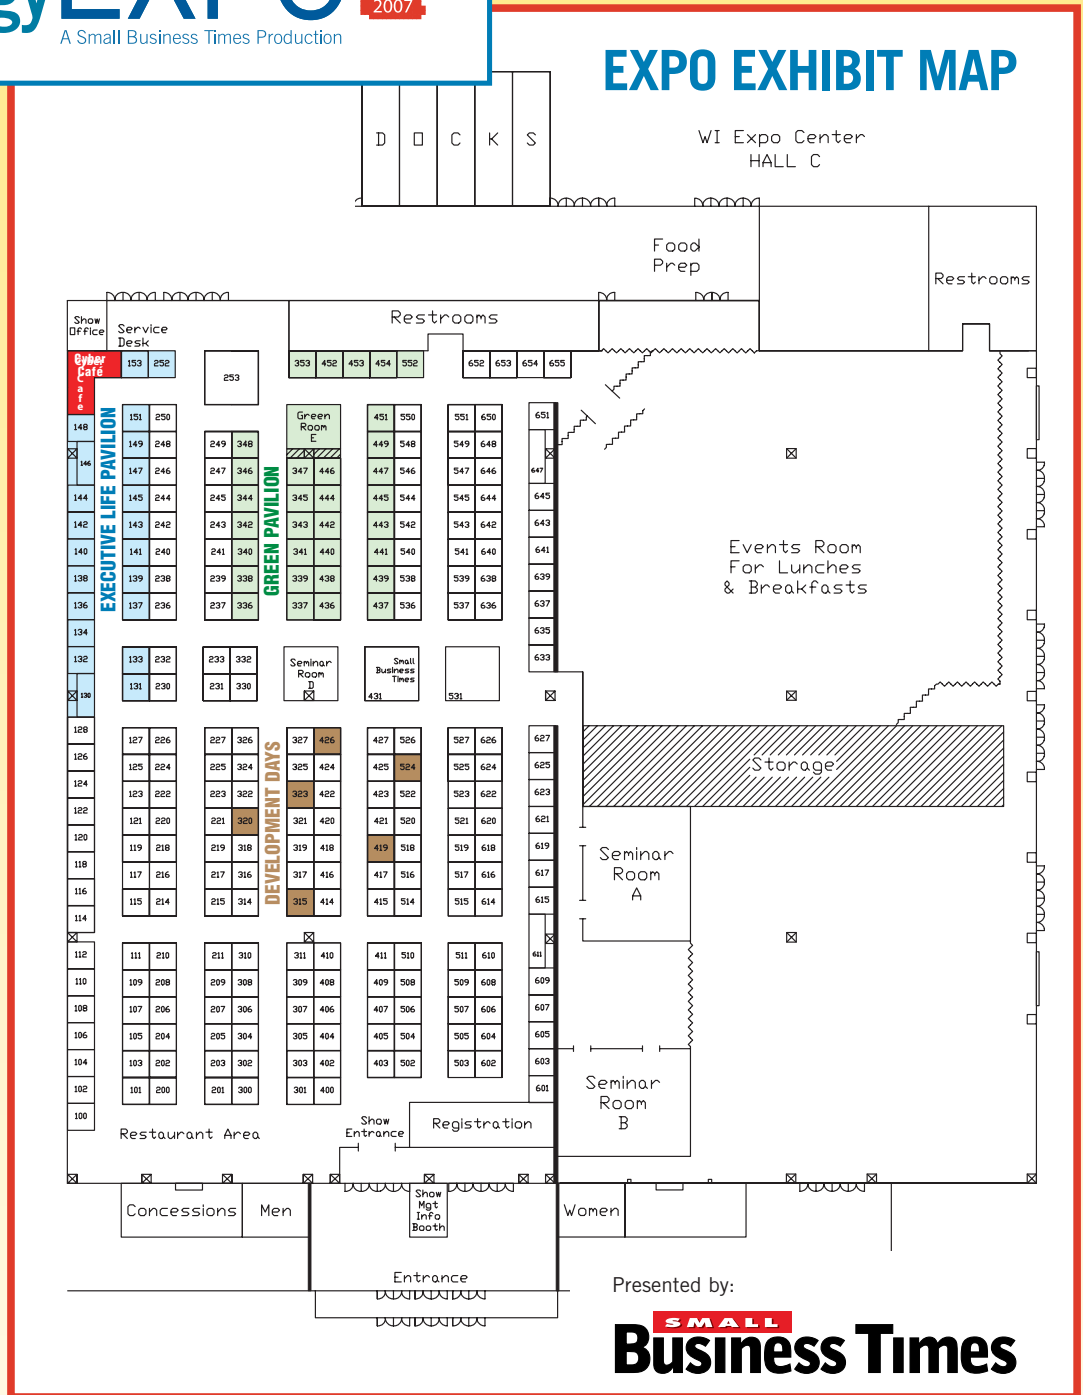

**WISCONSIN**  
**Business & Technology EXPO** 2007  
 A Small Business Times Production

**EXPO EXHIBIT MAP**

**IMPORTANT EXHIBITOR INFO**

**HALL LOCATION**

**Wisconsin Expo Center**  
 Halls B & C  
**State Fair Park**  
 8200 W. Greenfield Ave.  
 West Allis, WI 53214

**AISLES**

9'6" Aisles  
 10' Cross Aisles

**IMPORTANT 2008 DATES**

**MOVE-IN**

Tuesday, April 29

**MAIN SHOW**

Wednesday, April 30  
 9a.m. - 5:30p.m.

Thursday, May 1  
 9a.m. - 4p.m.

**EXPO AFTER HOURS EVENT**

Wednesday, April 30  
 5:00p.m. - 7:30p.m.

**MOVE-OUT**

Thursday, May 1  
 4p.m. - 6:30p.m.

Booth space in 2007 was sold out. For 2008, reserve your booth today. Contact Marc Case at 414-277-8181 ext. 112 or marc.case@biztimes.com